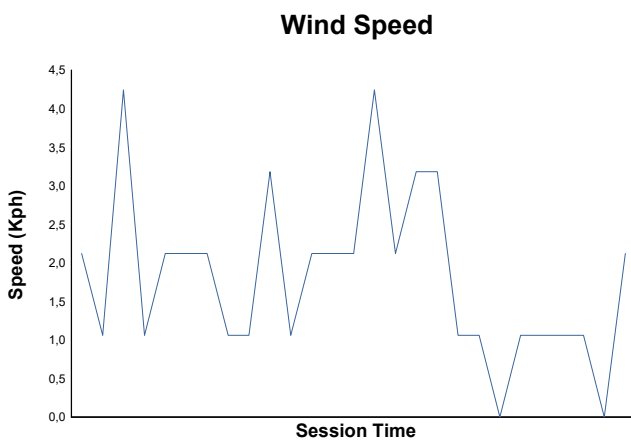

Gruppo Peroni Race 11-12.07.2020

Lotus Cup Italia

Race 1

Weather Report