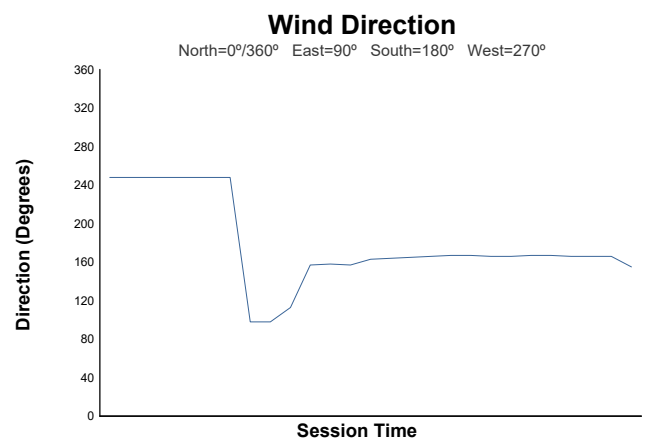

71 Massimo ABBATI		ITA					
SCAM RACING		Lotus Elise Cup PB-R					
1	3:01.851	38.027	52.653	1:31.171		3:01.851	
2	3:49.737	1:05.693	1:17.256	1:26.788	50.5	6:51.588	
3	2:12.214	29.901	43.019	59.294	198.2	9:03.802	
4	2:08.170	28.351	41.400	58.419	204.3	11:11.972	
5	2:07.355	27.769	41.839	57.747	201.2	13:19.327	
6	2:07.906	27.843	41.488	58.575	195.3	15:27.233	
7	2:04.740	26.938	40.702	57.100	212.1	17:31.973	
8	2:04.341	26.686	40.830	56.825	212.1	19:36.314	
9	2:05.270	26.610	41.618	57.042	212.1	21:41.584	
10	2:05.092	26.577	40.797	57.718	212.5	23:46.676	
11	2:04.188	26.720	40.458	57.010	212.1	25:50.864	
12	2:03.879	26.400	40.307	57.172	218.2	27:54.743	

93 Francesca BAGNARIOL		ITA					
		Lotus Elise Cup PB-R					
1	3:05.495	40.994	51.465	1:33.036		3:05.495	
2	3:48.803	1:04.160	1:18.514	1:26.129	52.5	6:54.298	
3	2:22.430	30.408	47.182	1:04.840	194.6	9:16.728	
4	2:22.593	30.817	47.921	1:03.855	201.6	11:39.321	
5	2:19.676	30.116	45.846	1:03.714	210.4	13:58.997	
6	2:17.263	28.978	45.568	1:02.717	209.6	16:16.260	
7	2:17.069	29.405	44.761	1:02.903	208.8	18:33.329	
8	2:15.615	28.124	45.060	1:02.431	209.6	20:48.944	
9	2:26.301	30.622	49.275	1:06.404	188.0	23:15.245	
10	2:22.287	31.749	47.266	1:03.272	174.7	25:37.532	
11	2:16.090	28.211	44.976	1:02.903	212.5	27:53.622	

Gruppo Peroni Race 11-12.07.2020

Lotus Cup Italia

Race 1

Weather Report

Track Status: **WET**