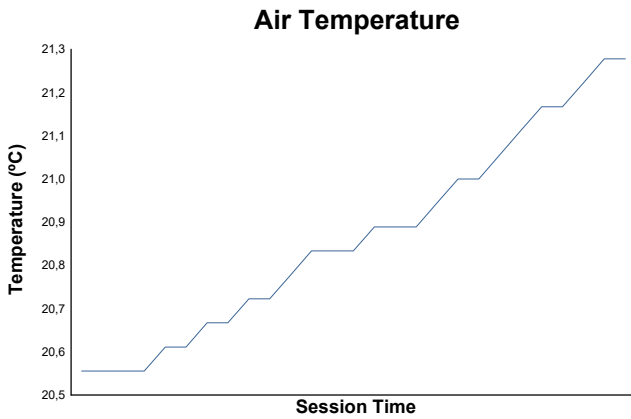

Gruppo Peroni Race 11-12.07.2020

Lotus Cup Italia

Race 1

Weather Report